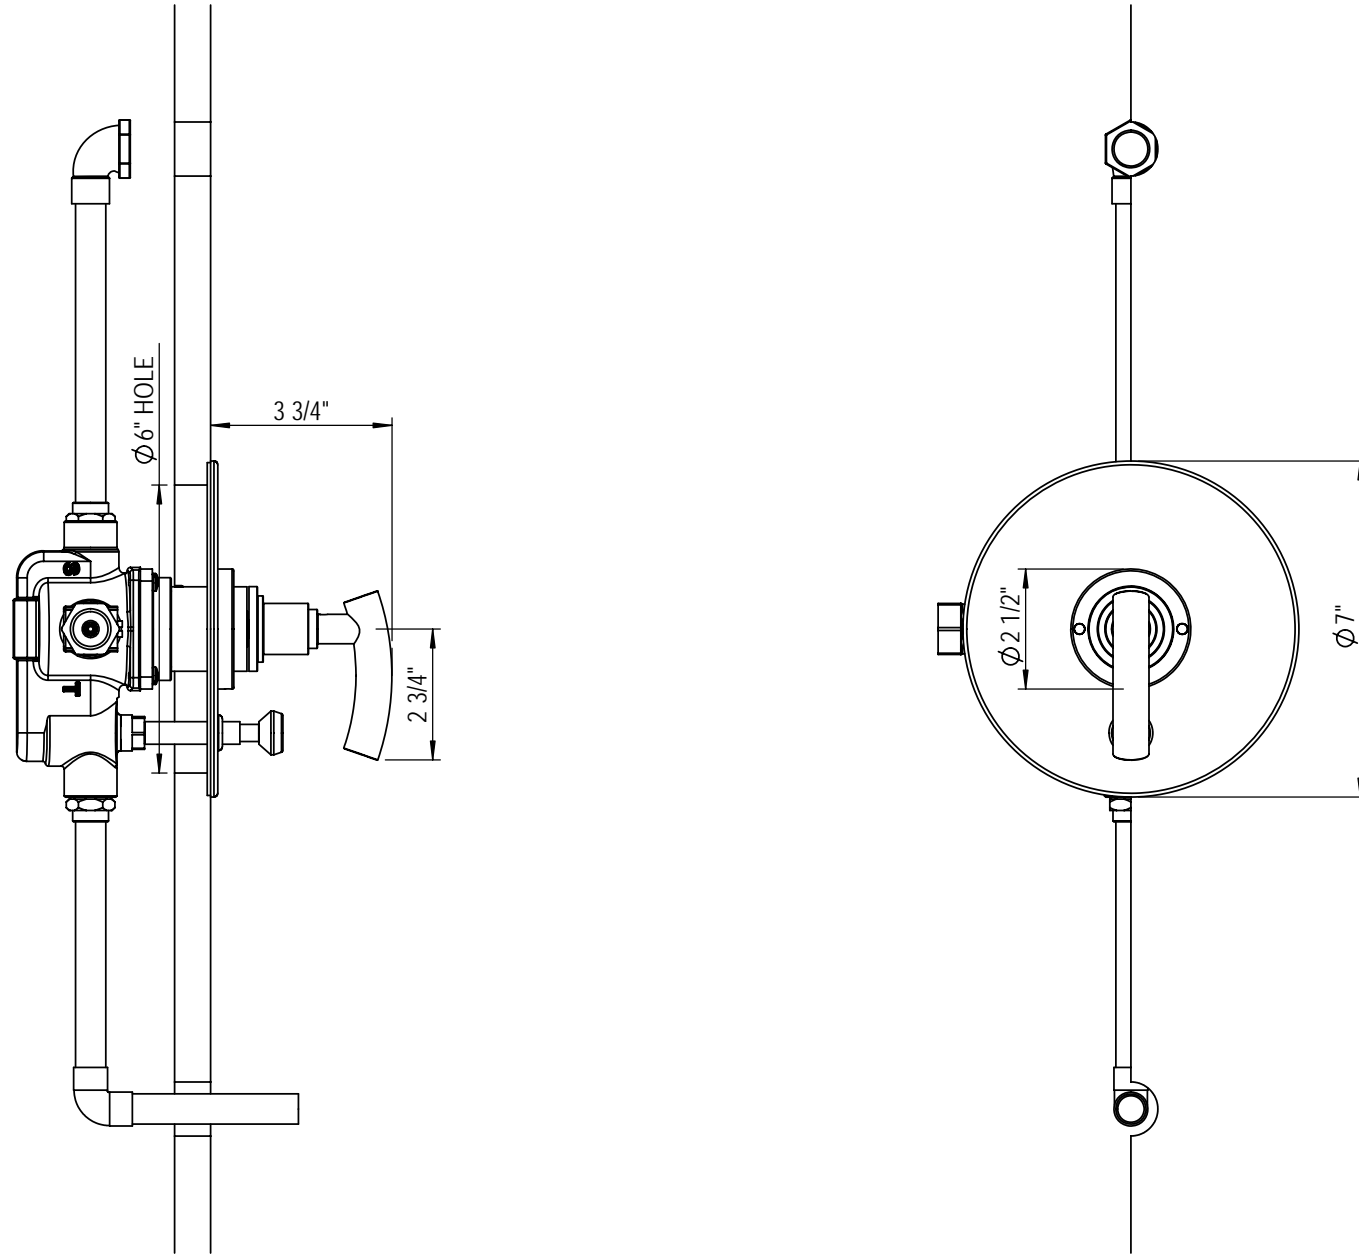

Valve Only Pressure Balance Tub & Shower with Stops 2YRBHOL

TEL: 905-851-6781
FAX: 905-851-8031
TOLL FREE: 800-461-5901

the RUBINET FAUCET COMPANY

www.rubinet.com